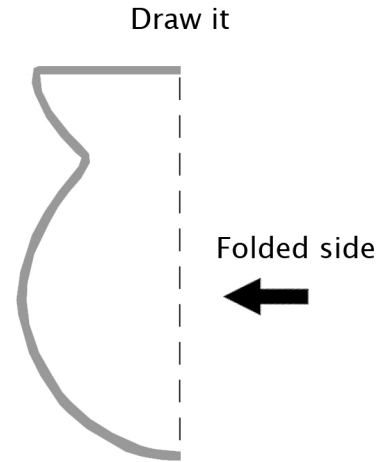

Roman Pot Making Challenge

Samian ware was a very fine type of Roman pottery usually decorated with patterns or pictures
Have a go at designing your own Samian Ware pot using the instructions below

Draw any shape of pot and use all the space on your piece of paper

Keeping the paper folded cut around the outline of your pot

Unfold your pot and turn it over so that it is unmarked by any pencil outlines

Personalise your pot with some of your favourite hobbies or interests